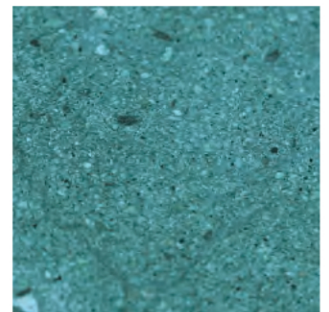

Concrete Alterations

Concrete is our Canvas

North Carolina - 919.851.1352

Michigan - 810.229.1799

C O L O R C H A R T

Applied Over Light Gray Cement

Blue

Burnt Orange

Purple

Dark Brown

Green

Brown

Light Brown

Turquoise

Red

Yellow

Navy

Black

CAUTION:

Color will vary. This chart is for reference only. Please request an actual color sample or apply sample on site before beginning any project.