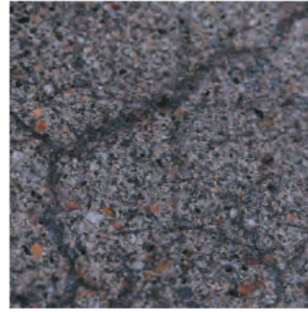

Concrete Alterations

Concrete is our Canvas

North Carolina - 919.851.1352

Michigan - 810.229.1799

C O L O R C H A R T

Applied Over Light Gray Cement

Blue

Burnt Orange

Purple

Dark Brown

Green

Brown

Light Brown

Turquoise

Red

Yellow