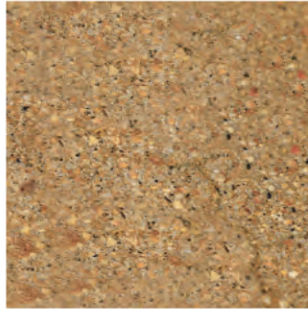

Concrete Alterations

Concrete is our Canvas

North Carolina - 919.851.1352

Michigan - 810.229.1799

C O L O R C H A R T

Applied Over Light Gray Cement

Blue

Burnt Orange

Purple

Dark Brown

Green

Brown

Light Brown

Turquoise

Red

Yellow