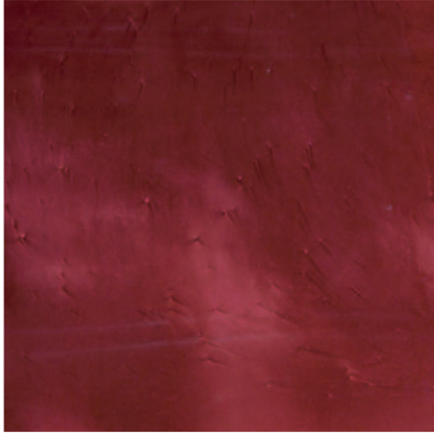

Concrete Alterations

Concrete is our Canvas

North Carolina - 919.851.1352

Michigan - 810.229.1799

C O L O R C H A R T

Ruby

Marine

Royale

Silver

Sunset

Saffire

Cafe

Jade

Graphite